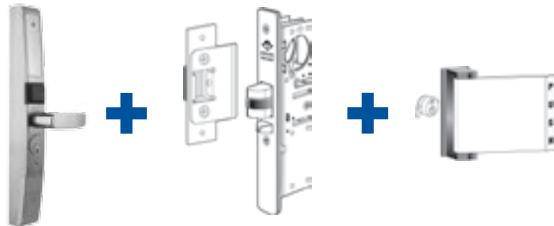

A100 – Aperio™ Wireless Narrow Stile Keyless Entry Control

How To Order

Model

A100-3090C - (13.56 MHz iCLASS®) Reader
A100-3090CK - (13.56 MHz iCLASS) Reader + Keypad
A100-3090P - (125 KHz Prox) Reader
A100-3090PK - (125 KHz Prox) Reader + Keypad

Finish

626 - Satin Chrome
121 - Powdercoat Dark Bronze (match 313)

A100-3090CK - 1 - 626

For Use With

1 - Adams Rite Latches and 8000 Series Exit Devices, Yale 7200 Series, Corbin Russwin ED4000 and Sargent 8500 Rim Exit Devices
2 - Adams Rite MS Deadbolt

Compatibility

Example for Use with Deadlatches

1 - Adams Rite Latches and 8000 Series Exit Devices, Yale 7200 Series, Corbin Russwin ED4000 and Sargent 8500 Rim Exit Devices

A100

4500 Deadlatch

4590 Exit Paddle