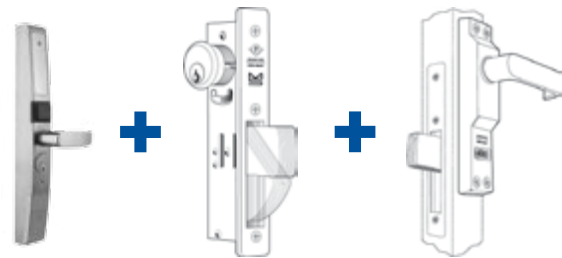

### For Use With

1 - Adams Rite Latches and 8000 Series Exit Devices, Yale 7200 Series, Corbin Russwin ED4000 and Sargent 8500 Rim Exit Devices  
2 - Adams Rite MS Deadbolt

### Example for Use with Deadlatches

1 - Adams Rite Latches and 8000 Series Exit Devices, Yale 7200 Series, Corbin Russwin ED4000 and Sargent 8500 Rim Exit Devices

A100

4500 Deadlatch

4590 Exit Paddle

### Example for Use with Deadbolts

2 - Adams Rite MS Deadbolt

A100

MS 1850 Deadbolt

4550 Lever

ASSA ABLOY, the global leader in door opening solutions

For information call **800.626.7590** or visit us online at [www.intelligentopenings.com/aperio](http://www.intelligentopenings.com/aperio)  
HID and iCLASS are registered trademarks of HID Global Corporation.